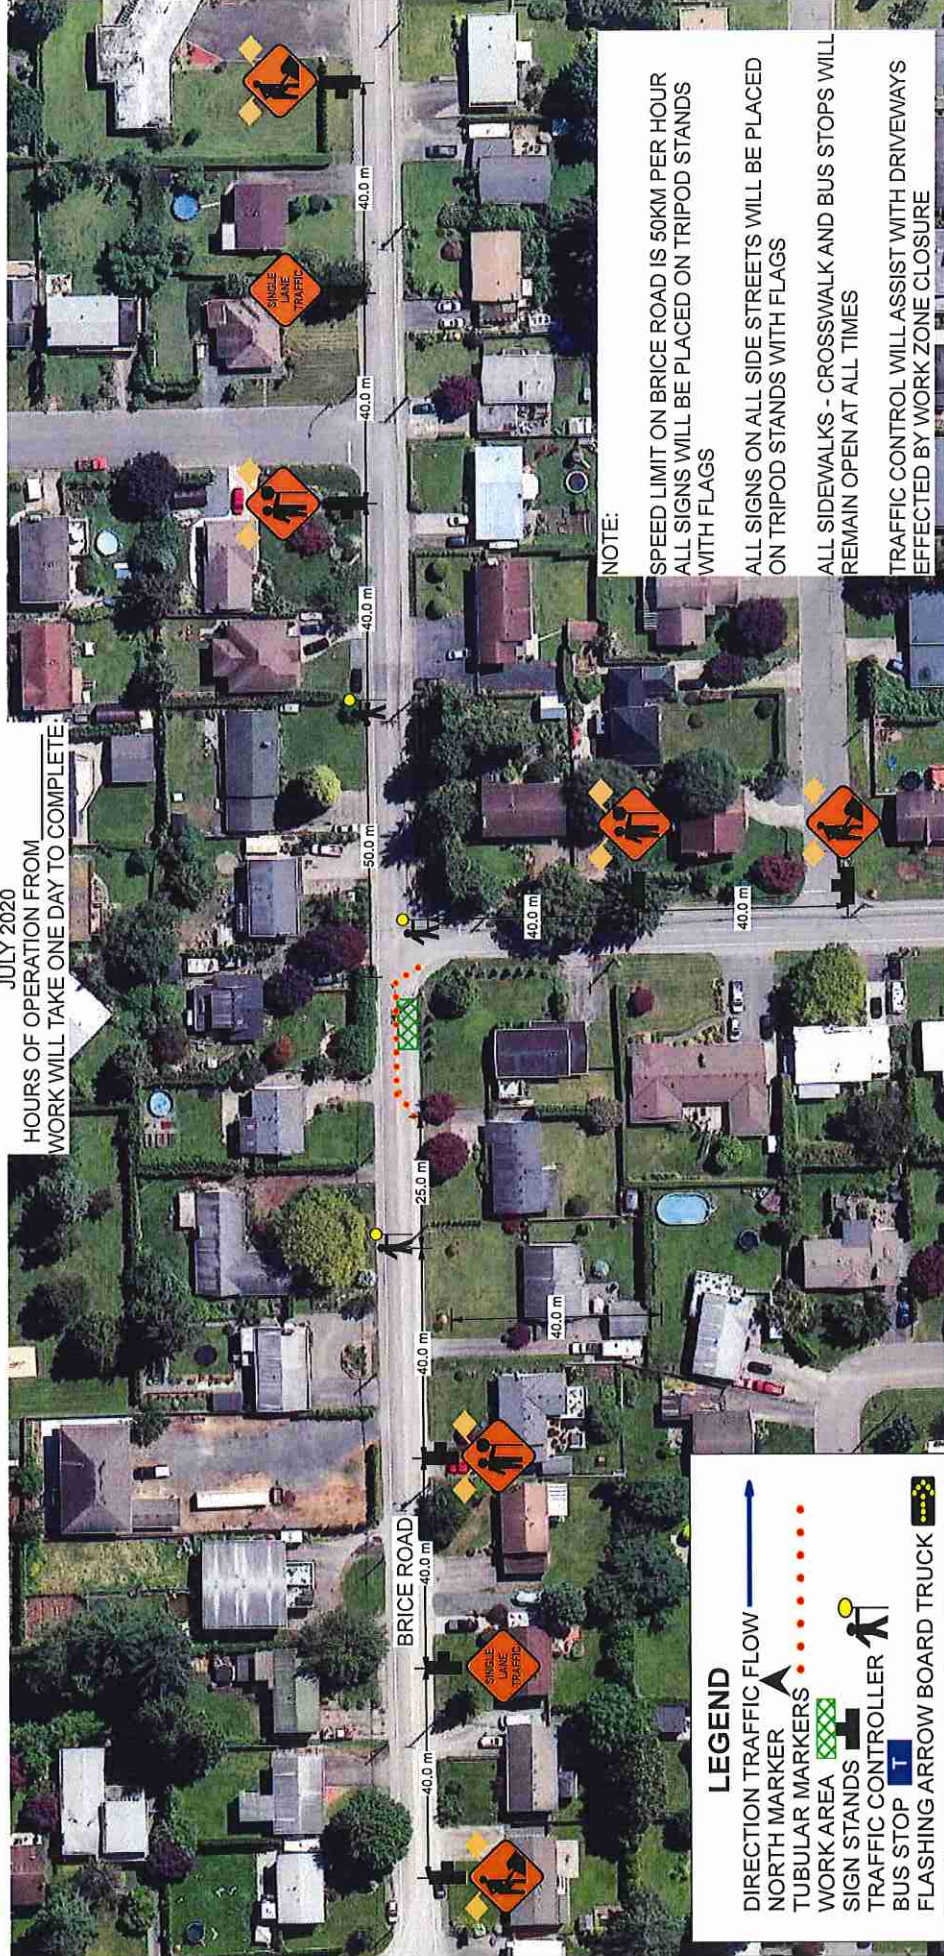

FORTIS BC GAS
SERVICE ABANDONMENT
46591 BRICE ROAD, CHILLWACK
JOB# 31138337

JULY 2020

HOURS OF OPERATION FROM
WORK WILL TAKE ONE DAY TO COMPLETE

NOTE:

SPEED LIMIT ON BRICE ROAD IS 50KM PER HOUR
ALL SIGNS WILL BE PLACED ON TRIPOD STANDS
WITH FLAGS

ALL SIGNS ON ALL SIDE STREETS WILL BE PLACED
ON TRIPOD STANDS WITH FLAGS

ALL SIDEWALKS - CROSSWALK AND BUS STOPS WILL
REMAIN OPEN AT ALL TIMES

TRAFFIC CONTROL WILL ASSIST WITH DRIVEWAYS
EFFECTED BY WORK ZONE CLOSURE

LEGEND

- DIRECTION TRAFFIC FLOW
- NORTH MARKER
- TUBULAR MARKERS
- WORK AREA
- SIGN STANDS
- TRAFFIC CONTROLLER
- BUS STOP
- FLASHING ARROW BOARD TRUCK